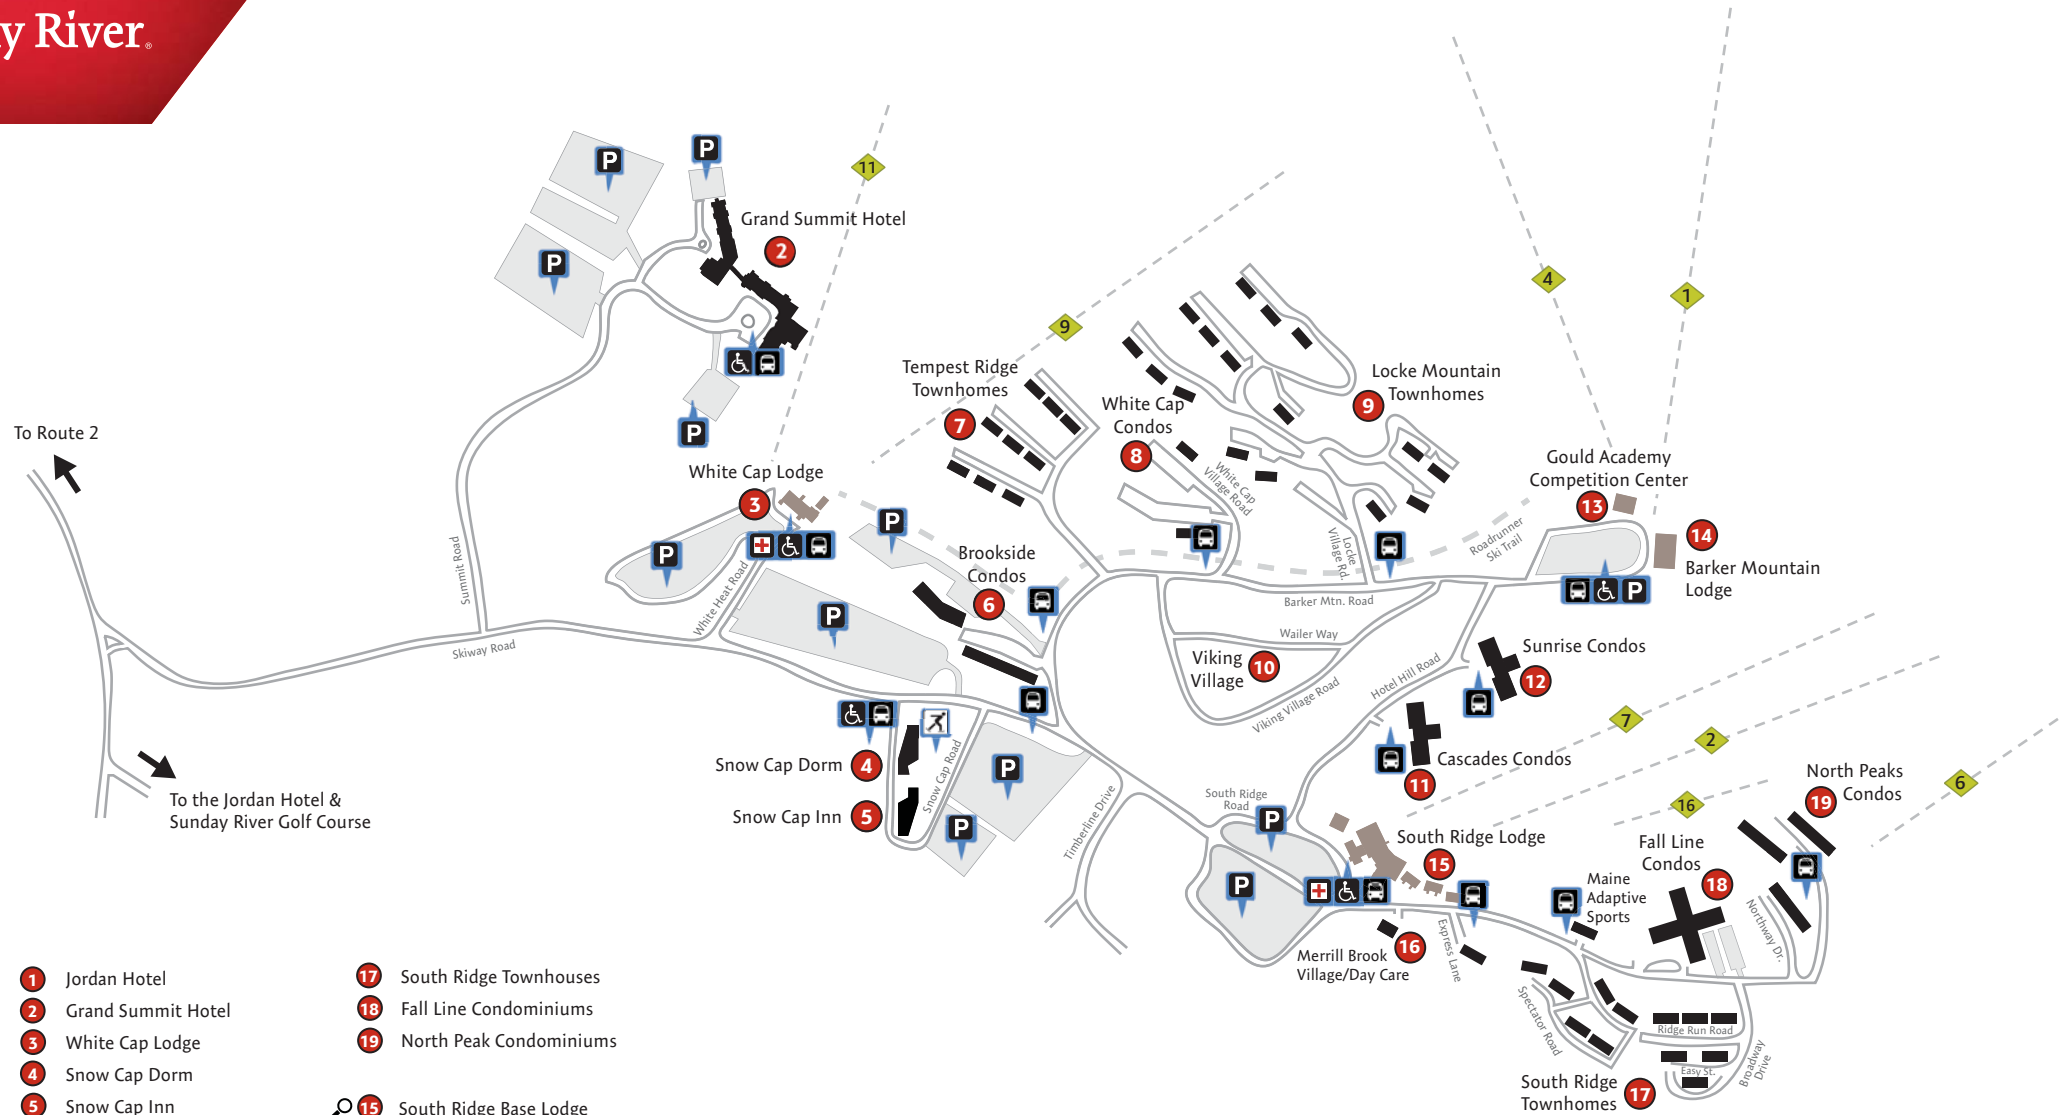

BASE AREA MAP

- | | |
|-------------------------------------|-------------------------------------|
| 1 Jordan Hotel | 17 South Ridge Townhouses |
| 2 Grand Summit Hotel | 18 Fall Line Condominiums |
| 3 White Cap Lodge | 19 North Peak Condominiums |
| 4 Snow Cap Dorm | |
| 5 Snow Cap Inn | 15 South Ridge Base Lodge |
| 6 Brookside Condominiums | Condominium Check-in |
| 7 Tempest Townhouses | Guest Services |
| 8 White Cap Condominiums | Tickets & Season Pass |
| 9 Locke Mountain Townhouses | Sunday River Sports |
| 10 Viking Village | Perfect Turn Ski & Snowboard School |
| 11 Cascades Condominiums | Performance Rentals |
| 12 Sunrise Condominiums | Mountain Grocer |
| 13 Gould Academy Competition Center | Foggy Goggle |
| 14 Barker Mountain Lodge | Western Maine Mountain Clinic |
| 15 South Ridge Lodge | Sunday River Real Estate |
| 16 Merrill Brook Village/Day Care | Tubing |
| | Someday Bigger Day Care |
| | Ziplines |

	Ski Patrol
	Trolley Stop
	Handicap Accessible
	Parking Lot
	Ice Skating
	Base Lodges
	All Lodging
	Lifts

Map Key